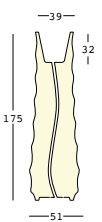

KIT LUCE/LIGHT KIT

indoor

8235 - indoor

98

outdoor

9235 - outdoor

98

A4183 kit luce LED per interni/*indoor LED light kit*