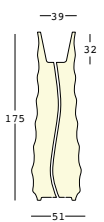

KIT LUCE/LIGHT KIT

indoor

8235 - indoor

98

outdoor

9235 - outdoor

98

A4183 kit luce LED per interni/*indoor LED light kit*