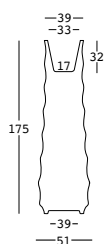

roo

design Monica Graffeo

STRUTTURA/STRUCTURE

PE - Polietilene/Polyethylene
colore base/basic colour

6235

CAPACITY:

Lt 16

GROSS WEIGHT: