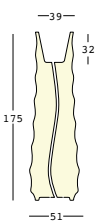

roo light

design Monica Graffeo

STRUTTURA/STRUCTURE

PE - Polietilene/Polyethylene
colore base/basic colour

KIT LUCE/LIGHT KIT

indoor

outdoor

8235 - indoor