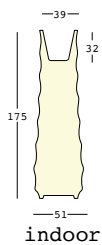

roo light

design Monica Graffeo

STRUTTURA/STRUCTURE

PE - Polietilene/Polyethylene
colore base/basic colour

KIT LUCE/LIGHT KIT

indoor

outdoor

8235 - indoor