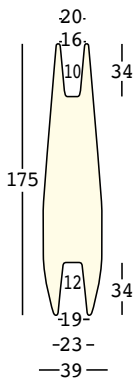

6207 Lt 2-4

6208 Lt 4,5-6,5

GROSS WEIGHT:

6207 kg 6,9

6208 kg 15

ACCESSORIES:

Necessita di/Needs:

A4205 + A4184

nicole light

design Ilaria Marelli

STRUTTURA/STRUCTURE

PE - Polietilene/Polyethylene
colore base/basic colour

KIT LUCE/LIGHT KIT

8208

98

- A4922** Kit luce senza lampadina indoor/Indoor light kit without bulb
A4923 Kit luce senza lampadina outdoor/Outdoor light kit without bulb
A4744 Kit LED RGB a batteria per interni-esterni bluetooth/
Bluetooth RGB LED light kit with battery indoor-outdoor

GROSS WEIGHT:

kg 11,9

DETAILS:

Necessita di 1 Kit Luce/
Needs 1 Light Kit

ACCESSORIES:

Necessita di/Needs:

A4184

Base di stabilizzazione/
Stability base