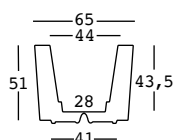

more

design E3P Design Dept.

STRUTTURA/STRUCTURE

PE - Polietilene/Polyethylene
colore base/basic colour

6244

CAPACITY:

Lt 49

GROSS WEIGHT:

kg 11,1