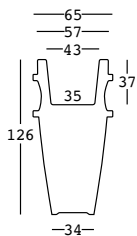

STRUTTURA/STRUCTURE

PE - Polietilene/Polyethylene
colore base/basic colour

6226

CAPACITY:

Lt 44,5

GROSS WEIGHT:

kg 19,3

ACCESSORIES:

A4204 + A4197

Kit fissaggio + Base
di stabilizzazione/
Fixing kit + Stability
base

A4204 + A4194

Kit fissaggio + Base
di stabilizzazione e
fissaggio/Fixing kit +
Stability and ground
fixing base

A4461

Sistema di fissaggio a
terra/
Fixing kit system

A4601

Kit sabbia essiccata/
Dried sand kit