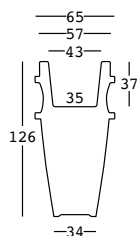

humprey

design JoeVelluto (JVLT)

STRUTTURA/STRUCTURE

PE - Polietilene/Polyethylene
colore base/basic colour

6226

CAPACITY:

Lt 44,5

GROSS WEIGHT:

indoor

outdoor

GROSS WEIGHT:

kg 19,3

DETAILS:

OUTDOOR version:

Tubo di drenaggio/
Drainage tube

ACCESSORIES: