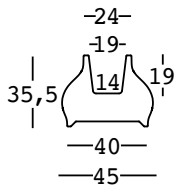

fuzzy pot

design Eddy Antonello

STRUTTURA/STRUCTURE

CAPACITY:

Lt 4

GROSS WEIGHT:

kg 5,8

DETAILS: