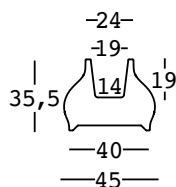

fuzzy pot

design Eddy Antonello

STRUTTURA/STRUCTURE

PE - Polietilene/Polyethylene
colore base/basic colour

6237

CAPACITY:

Lt 4

GROSS WEIGHT:

A4625

A4626

DIMENSIONS:

Cm 59x1 h

Cm 59x1 h

Cm 120x60x1 h

Cm 120x60x1 h

GROSS WEIGHT: