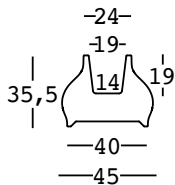

fuzzy pot

design Eddy Antonello

STRUTTURA/STRUCTURE

CAPACITY:

Lt 4

GROSS WEIGHT:

kg 5,8

DETAILS: