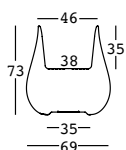

# drop

design Emmanuel Babled

**STRUTTURA/STRUCTURE**

**PE** - Polietilene/*Polyethylene*  
**colore base/basic colour**

**6254**

**CAPACITY:**

Lt 47

**GROSS WEIGHT:**

kg 11,3

## GROSS WEIGHT:

kg 11,3