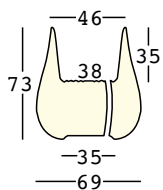

## STRUTTURA/STRUCTURE

**PE** - Polietilene/Polyethylene  
**colore base/basic colour**

indoor

**8254** - indoor

**9254** - outdoor

outdoor

## GROSS WEIGHT:

kg 11,3