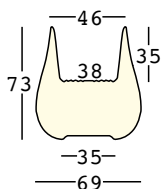

indoor

8254 - indoor

9254 - outdoor