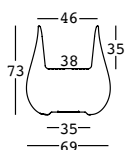

# drop

design Emmanuel Babled

**STRUTTURA/STRUCTURE**

**PE** - Polietilene/*Polyethylene*  
**colore base/basic colour**

**6254**

**CAPACITY:**

Lt 47

**GROSS WEIGHT:**

kg 11,3