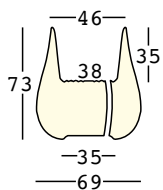

## STRUTTURA/STRUCTURE

PE - Polietilene/Polyethylene  
colore base/basic colour

indoor

8254 - indoor

9254 - outdoor

outdoor