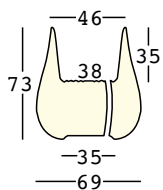

outdoor

KIT LUCE/LIGHT KIT

A4183 kit luce LED per interni/*indoor LED light kit*

A4689 kit luce LED naturale per interni
indoor natural LED light kit

A4182 kit luce LED per esterni/*outdoor LED light kit*

A4688 kit luce LED naturale per esterni
outdoor natural LED light kit

A4721 kit luce LED RGB per interni con telecomando
indoor RGB LED light kit w/remot control

A4723 kit luce LED RGB per interni
Indoor RGB LED light kit

A4722 kit luce LED RGB per esterni con telecomando
outdoor RGB LED light kit w/remot control

A4724 kit luce LED RGB per esterni
Outdoor RGB LED light kit

A4307 kit luce LED RGB per interni/esterni con telec.
Indoor/outdoor RGB LED light kit w/remote control

A4447 kit luce LED RGB per interni/esterni senza
trasformatore con telec./*Indoor/outdoor RGB LED
light kit without transformer w/remote control*

GROSS WEIGHT:

kg 11,3

DETAILS:

OUTDOOR version:

Tubo di drenaggio/
Drainage tube