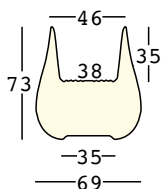

6554

GROSS WEIGHT:

6254 kg 11,3

6554 kg 11,4

drop light

design Emmanuel Babled

STRUTTURA/STRUCTURE

PE - Polietilene/Polyethylene
colore base/basic colour