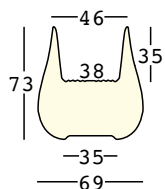

Lt 47

GROSS WEIGHT:

6254 kg 11,3

6554 kg 11,4

drop light

design Emmanuel Babled

STRUTTURA/STRUCTURE

PE - Polietilene/Polyethylene
colore base/basic colour

indoor

outdoor

GROSS WEIGHT:

kg 11,3

DETAILS:

OUTDOOR version:
Tubo di drenaggio/
Drainage pipe

8254 - indoor

9254 - outdoor

KIT LUCE/LIGHT KIT

A4183 - indoor

dettagli/details

Cavo trasparente/
Transparent cable

Pulsantiera a pedale/
Foot switch

Spina europea bipolare/
European bipolar plug

Lunghezza cavo 370 cm/
Wire length 370 cm