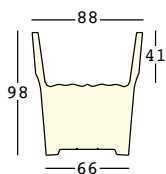

cubalibre light

design Giulio Iacchetti

STRUTTURA/STRUCTURE

PE - Polietilene/Polyethylene
colore base/basic colour

KIT LUCE/LIGHT KIT

indoor

outdoor

8223 - indoor