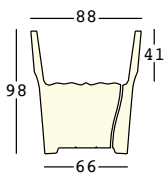

cubalibre light

design Giulio Iacchetti

STRUTTURA/STRUCTURE

PE - Polietilene/Polyethylene
colore base/basic colour

KIT LUCE/LIGHT KIT

indoor

outdoor

8223 - indoor