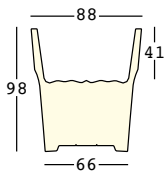

cubalibre

design Giulio Iacchetti

STRUTTURA/STRUCTURE

PE - Polietilene/Polyethylene
colore base/basic colour

6223

CAPACITY:

Lt 176

GROSS WEIGHT:

kg 26,2

ACCESSORIES:

A4668

Kit fissaggio a terra
Plust set 2 (**Necessita**
di 2 kit)/Ground fixing
kit Plust set 2 (**Needs**
2 kit)

cubalibre light

design Giulio Iacchetti

STRUTTURA/STRUCTURE

PE - Polietilene/Polyethylene
colore base/basic colour