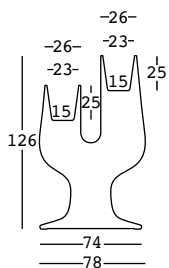

cactus

design Giulio Iacchetti

STRUTTURA/STRUCTURE

PE - Polietilene/Polyethylene
colore base/basic colour

6221

CAPACITY:

Lt 8-8

GROSS WEIGHT:

kg 21,7