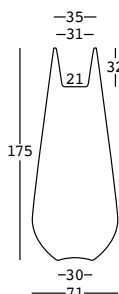

buba

design E3P Design Dept.

STRUTTURA/STRUCTURE

PE - Polietilene/*Polyethylene*
colore base/basic colour

6202

CAPACITY:

Lt 17

GROSS WEIGHT: