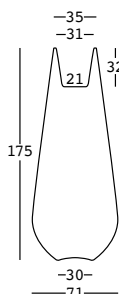

buba

design E3P Design Dept.

STRUTTURA/STRUCTURE

PE - Polietilene/Polyethylene
colore base/basic colour

6202

PE - Polietilene/Polyethylene
laccati/lacquered

6502

CAPACITY:

Lt 17

GROSS WEIGHT:

6202-6802 kg 23,4

6502 kg 25

PE - Polietilene/Polyethylene
metallizzati/metallized

6802

ACCESSORIES:

A4204 + A4197