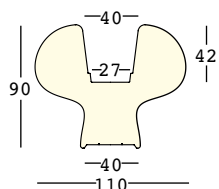

indoor

8270 - indoor

9270 - outdoor

outdoor

GROSS WEIGHT:

kg 28,5

DETAILS:

OUTDOOR version: