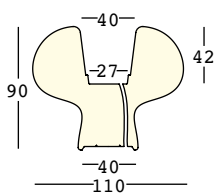

indoor

8270 - indoor

9270 - outdoor

outdoor

GROSS WEIGHT:

kg 28,5

DETAILS:

OUTDOOR version: