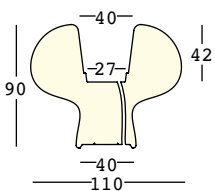

outdoor

KIT LUCE/LIGHT KIT

- A4183 kit luce LED per interni/indoor LED light kit
- A4689 kit luce LED naturale per interni
  indoor natural LED light kit
- A4182 kit luce LED per esterni/outdoor LED light kit
- A4688 kit luce LED naturale per esterni
  outdoor natural LED light kit
- A4721 kit luce LED RGB per interni con telecomando
  indoor RGB LED light kit w/remote control
- A4723 kit luce LED RGB per interni
  Indoor RGB LED light kit
- A4722 kit luce LED RGB per esterni con telecomando
  outdoor RGB LED light kit w/remote control
- A4724 kit luce LED RGB per esterni
  Outdoor RGB LED light kit
- A4307 kit luce LED RGB per interni/esterni con telec.
  Indoor/outdoor RGB LED light kit w/remote control
- A4447 kit luce LED RGB per interni/esterni senza
  trasformatore con telec./Indoor/outdoor RGB LED
  light kit without transformer w/remote control

GROSS WEIGHT:

kg 28,5

DETAILS:

OUTDOOR version:

Tubo di drenaggio/
Drainage tube

ACCESSORIES:

Necessita di/Needs:

A4197
Base di stabilizzazione/
Stability base

A4194
Base di stabilizzazione
e fissaggio/Stability
and ground fixing base