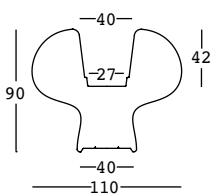

STRUTTURA/STRUCTURE

PE - Polietilene/*Polyethylene*
colore base/basic colour

6270

C2

CAPACITY:

Lt 43

GROSS WEIGHT:

kg 28,5