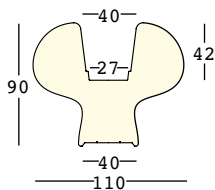

indoor

8270 - indoor

9270 - outdoor