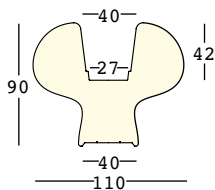

boyo light

design Gentle Giants

STRUTTURA/STRUCTURE

PE - Polietilene/Polyethylene
colore base/basic colour

indoor

outdoor

GROSS WEIGHT:

kg 28,5