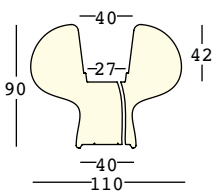

boyo light

design Gentle Giants

STRUTTURA/STRUCTURE

PE - Polietilene/Polyethylene
colore base/basic colour

indoor

outdoor

GROSS WEIGHT:

kg 28,5