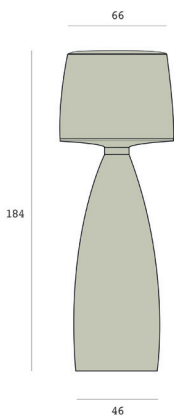

vela lamp

design BrogliatoTraverso

STRUTTURA/STRUCTURE

PE - Polietilene/Polyethylene
colore base/basic colour

8607

U1

KIT LUCE/LIGHT KIT

A5061 Kit luce High L Max senza lampadina indoor & outdoor/
High L Max light kit without lamp, for indoor & outdoor applications