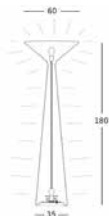

tebe lamp

design Needs Studio

STRUTTURA/STRUCTURE

PE - Polietilene/Polyethylene
colore base/basic colour

8469

GROSS WEIGHT:

kg 17,6

KIT LUCE/LIGHT KIT

A4948 Kit luce high XL senza lampadina interni-esterni/
High XL light kit without bulb indoor-outdoor

DETAILS:

**Necessita di 1 Kit Luce/
Needs 1 Light Kit**

ACCESSORIES:

Necessita/Needs

A4197

Base di stabilizzazione/
Stability base

U3 U4 04

GROSS WEIGHT:

kg 17,4

KIT LUCE/LIGHT KIT

A4949 Kit luce S senza lampadina indoor/
S light kit without bulb indoor

DETAILS:

Necessita di 1 Kit Luce/
Needs 1 Light Kit

ACCESSORIES: