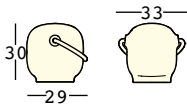

roaming light

design Alberto Brogliato

STRUTTURA/STRUCTURE

PE + LIGHT

colore base/basic colour

8285 RGB LED light kit

GROSS WEIGHT:

kg 2,2

DETAILS:

Maniglia: cima nautica/
Handle: nautical rope

Necessita di 1 Kit Luce/
Needs 1 Light Kit