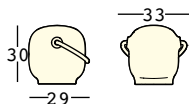

roaming light

design Alberto Brogliato

STRUTTURA/STRUCTURE

PE + LIGHT

colore base/basic colour

8275 RGB LED light kit

GROSS WEIGHT:

kg 2,2

DETAILS:

Completo di Kit Luce/
With Light Kit

Maniglia: cima nautica/
Handle: nautical rope