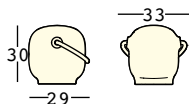

STRUTTURA/STRUCTURE

PE + LIGHT

colore base/basic colour