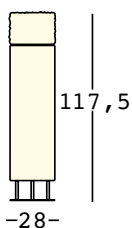

8243

98

GROSS WEIGHT:

kg 9,3

DETAILS:

Base inox Ø 280 mm/
Stainless steel base
Ø 280 mm

Distanziali inox/
Stainless steel pins

**Necessita di 1 Kit Luce/
Needs 1 Light Kit**

A4183 kit luce LED per interni/*indoor LED light kit*

A4689 kit luce LED naturale per interni
indoor natural LED light kit

A4182 kit luce LED per esterni/*outdoor LED light kit*

A4688 kit luce LED naturale per esterni
outdoor natural LED light kit

A4721 kit luce LED RGB per interni con telecomando
indoor RGB LED light kit w/remote control

A4723 kit luce LED RGB per interni
Indoor RGB LED light kit

A4722 kit luce LED RGB per esterni con telecomando
outdoor RGB LED light kit w/remote control

A4724 kit luce LED RGB per esterni
Outdoor RGB LED light kit

A4307 kit luce LED RGB per interni/esterni con telec.
Indoor/outdoor RGB LED light kit w/remote control

A4447 kit luce LED RGB per interni/esterni senza
trasformatore con telec./*Indoor/outdoor RGB LED*
light kit without transformer w/remote control