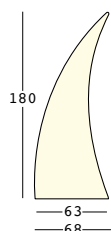

8234

98

GROSS WEIGHT:

kg 17,4

DETAILS:

**Necessita di 1 Kit Luce/
Needs 1 Light Kit**

- **A4183** kit luce LED per interni/*indoor LED light kit*
- **A4689** kit luce LED naturale per interni
  indoor natural LED light kit
- **A4182** kit luce LED per esterni/*outdoor LED light kit*
- **A4688** kit luce LED naturale per esterni
  outdoor natural LED light kit
- **A4721** kit luce LED RGB per interni con telecomando
  indoor RGB LED light kit w/remote control
- **A4723** kit luce LED RGB per interni
  Indoor RGB LED light kit
- **A4722** kit luce LED RGB per esterni con telecomando
  outdoor RGB LED light kit w/remote control
- **A4724** kit luce LED RGB per esterni
  Outdoor RGB LED light kit
- **A4307** kit luce LED RGB per interni/esterni con telec.
  Indoor/outdoor RGB LED light kit w/remote control
- **A4447** kit luce LED RGB per interni/esterni senza
  trasformatore con telec./*Indoor/outdoor RGB LED
  light kit without transformer w/remote control*