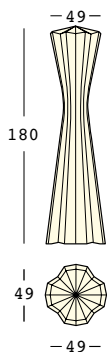

frozen lamp light

design Matteo Ragni +
Maurizio Prina

STRUTTURA/STRUCTURE

PE - Polietilene/Polyethylene
colore base/basic colour

8339

KIT LUCE/LIGHT KIT

GROSS WEIGHT:

kg 11,8