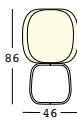

four lamp light

design Philippe Tabet

STRUTTURA/STRUCTURE

LAMP

HIGH STRUCTURE

LOW STRUCTURE

PE - Polietilene/Polyethylene
colore base/basic colour

6353