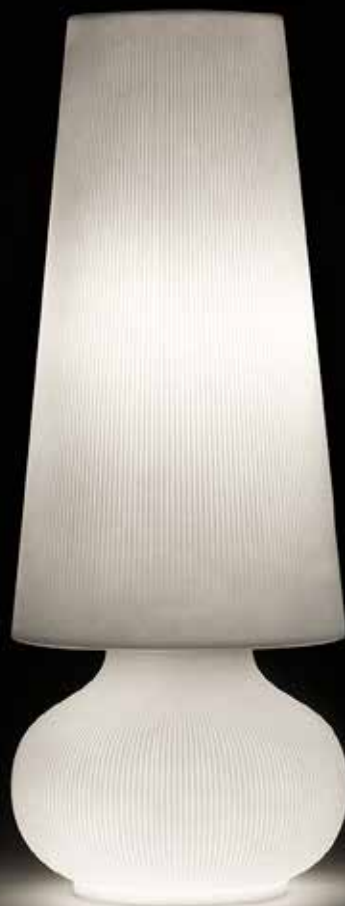

# fade lamp

design Marco Gregori

## STRUTTURA/STRUCTURE

**PE** - Polietilene/*Polyethylene*  
**colore base/basic colour**