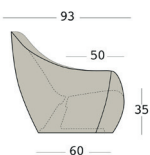

STRUTTURA/STRUCTURE

PE - Polietilene/Polyethylene
colore base/basic colour

8606

KIT LUCE/LIGHT KIT

A4923 Kit luce senza lampadina outdoor/Outdoor light kit without bulb

A45016 Kit LED naturale a batteria + telecomando/
Battery-powered natural white LED kit with remote control

DETAILS:

Necessita di 2 Kit Luce/
Needs 2 Light Kit