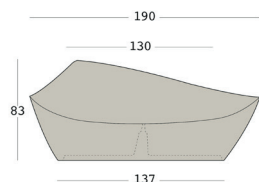

STRUTTURA/STRUCTURE

PE - Polietilene/Polyethylene
colore base/basic colour

8606

KIT LUCE/LIGHT KIT

A4923 Kit luce senza lampadina outdoor/Outdoor light kit without bulb

A45016 Kit LED naturale a batteria + telecomando/
Battery-powered natural white LED kit with remote control

DETAILS:

Necessita di 2 Kit Luce/
Needs 2 Light Kit