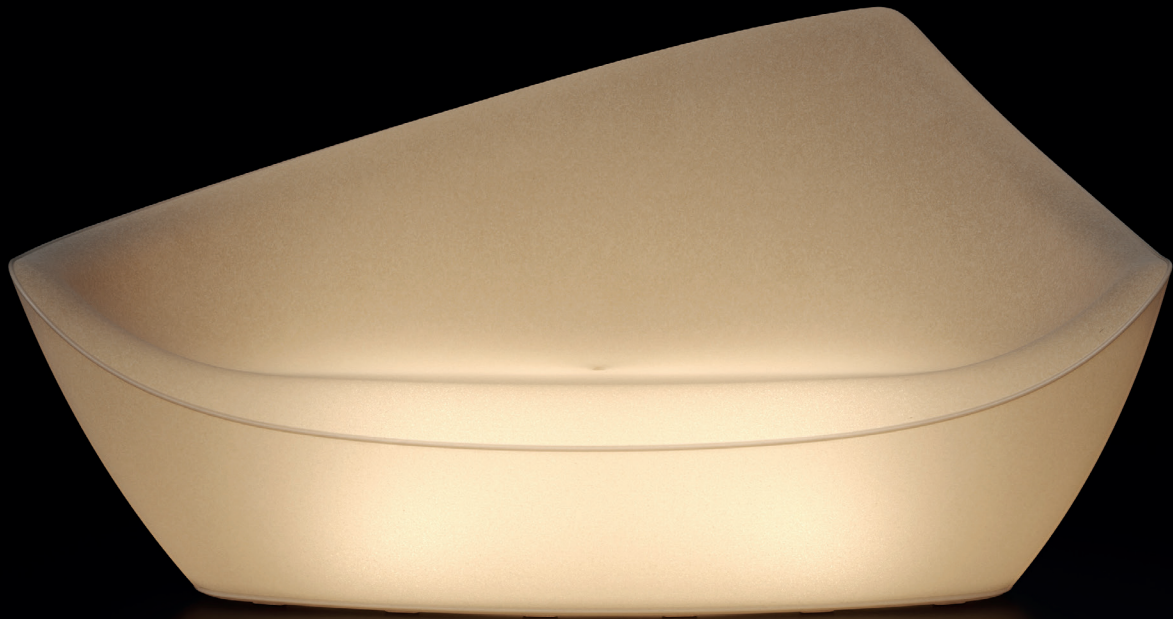

vela sofa

design BrogliatoTraverso

STRUTTURA/STRUCTURE

PE - Polietilene/Polyethylene
colore base/basic colour

6606

U0

U4

V7

Z6

U1

8606

ACCESSORIES:

A4601

Kit sabbia essicata/
Dried sand kit

vela sofa light

design BrogiatoTraverso

STRUTTURA/STRUCTURE

PE - Polietilene/Polyethylene
colore base/basic colour

8606

KIT LUCE/LIGHT KIT

A4923 Kit luce senza lampadina outdoor/Outdoor light kit without bulb

A45016 Kit LED naturale a batteria + telecomando/
Battery-powered natural white LED kit with remote control