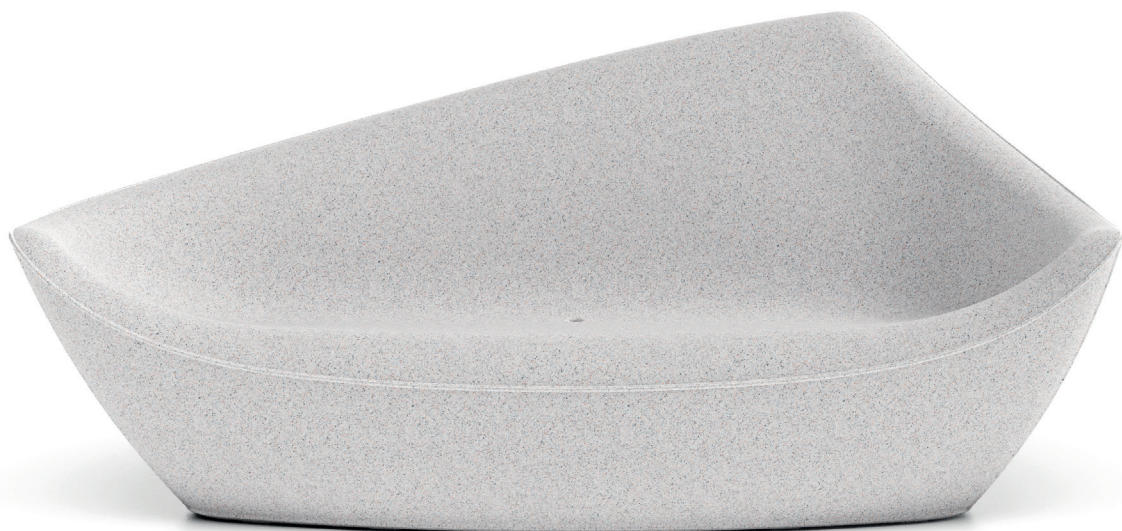

vela sofa

design BrogliatoTraverso

STRUTTURA/STRUCTURE

PE - Polietilene/Polyethylene
colore base/basic colour

6606

U0

U4

V7

Z6

U1

8606

ACCESSORIES:

A4601

Kit sabbia essicata/
Dried sand kit

vela sofa light

design BrogiatoTraverso

STRUTTURA/STRUCTURE

PE - Polietilene/Polyethylene
colore base/basic colour

8606

KIT LUCE/LIGHT KIT

A4923 Kit luce senza lampadina outdoor/Outdoor light kit without bulb

A45016 Kit LED naturale a batteria + telecomando/
Battery-powered natural white LED kit with remote control