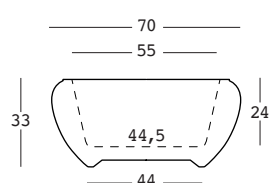

STRUTTURA/STRUCTURE

PE - Polietilene/Polyethylene
colore base/basic colour

6604

CAPACITY:

Lt. 48

GROSS WEIGHT:

kg 10,5