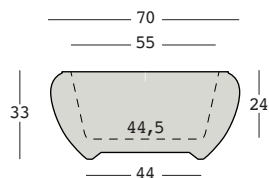

STRUTTURA/STRUCTURE

GROSS WEIGHT:

kg 12

DETAILS:

Completo di piano in polietilene/
With polyethylene top

**Necessita di 1 Kit Luce/
Needs 1 Light Kit**

PE - Polietilene/Polyethylene
colore base/basic colour

8449

8449

KIT LUCE/LIGHT KIT

A4922 Kit luce senza lampadina indoor/Indoor light kit without bulb

A4923 Kit luce senza lampadina outdoor/Outdoor light kit without bulb

A45016 Kit LED naturale a batteria + telecomando/
Battery-powered natural white LED kit with remote control