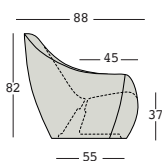

STRUTTURA/STRUCTURE

PE - Polietilene/Polyethylene
colore base/basic colour

8613

U1

KIT LUCE/LIGHT KIT

A4923 Kit luce senza lampadina outdoor/Outdoor light kit without bulb

A5016 Kit LED naturale a batteria + telecomando/
Battery-powered natural white LED kit with remote control

GROSS WEIGHT:

kg 23

DETAILS:

Necessita di 1 Kit Luce/
Needs 1 Light Kit