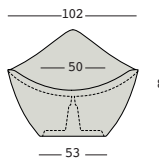

STRUTTURA/STRUCTURE

PE - Polietilene/Polyethylene
colore base/basic colour

8613

U1

KIT LUCE/LIGHT KIT

A4923 Kit luce senza lampadina outdoor/Outdoor light kit without bulb

A5016 Kit LED naturale a batteria + telecomando/
Battery-powered natural white LED kit with remote control

GROSS WEIGHT:

kg 23

DETAILS:

Necessita di 1 Kit Luce/
Needs 1 Light Kit