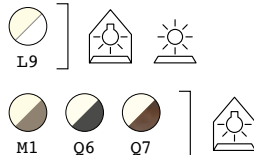

8248

KIT LUCE/LIGHT KIT

- **A4183** kit luce LED per interni/*indoor LED light kit*
- **A4689** kit luce LED naturale per interni
  indoor natural LED light kit
- **A4182** kit luce LED per esterni/*outdoor LED light kit*
- **A4688** kit luce LED naturale per esterni
  outdoor natural LED light kit
- **A4721** kit luce LED RGB per interni con telecomando
  indoor RGB LED light kit w/remote control
- **A4723** kit luce LED RGB per interni
  Indoor RGB LED light kit
- **A4722** kit luce LED RGB per esterni con telecomando
  outdoor RGB LED light kit w/remote control
- **A4724** kit luce LED RGB per esterni
  Outdoor RGB LED light kit
- **A4307** kit luce LED RGB per interni/esterni con telec.
  Indoor/outdoor RGB LED light kit w/remote control
- **A4447** kit luce LED RGB per interni/esterni senza
  trasformatore con telec./*Indoor/outdoor RGB LED
  light kit without transformer w/remote control*
- **A4744** kit LED RGB a batteria per interni/esterni bluetooth
  bluetooth RGB LED light kit with battery indoor/outdoor