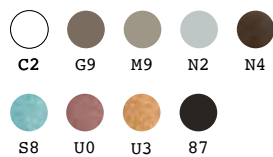

t ball

design Alberto Brogliato

STRUTTURA/STRUCTURE

PE - Polietilene/*Polyethylene*
colore base/basic colour

6248

CAPACITY:

Lt. 51

GROSS WEIGHT: