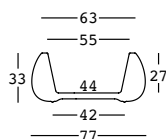

t ball

design Alberto Brogliato

STRUTTURA/STRUCTURE

PE - Polietilene/*Polyethylene*
colore base/basic colour

6248

CAPACITY:

Lt. 51

GROSS WEIGHT:

t ball top

PIANO/TOP

PE - Polietilene/*Polyethylene*
colore base/basic colour

DIMENSIONS:

GROSS WEIGHT:

A4261

Cm 63x2,5 h

Kg 4,4