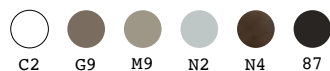

t ball

design Alberto Brogliato

STRUTTURA/STRUCTURE

PE - Polietilene/*Polyethylene*
colore base/basic colour

6248

CAPACITY:

Lt. 51

GROSS WEIGHT: