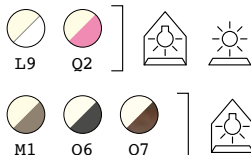

8248

KIT LUCE/LIGHT KIT

- **A4183** kit luce LED per interni/*indoor LED light kit*
- **A4689** kit luce LED naturale per interni
  indoor natural LED light kit
- **A4182** kit luce LED per esterni/*outdoor LED light kit*
- **A4688** kit luce LED naturale per esterni
  outdoor natural LED light kit
- **A4721** kit luce LED RGB per interni con telecomando
  indoor RGB LED light kit w/remote control
- **A4723** kit luce LED RGB per interni
  Indoor RGB LED light kit
- **A4722** kit luce LED RGB per esterni con telecomando
  outdoor RGB LED light kit w/remote control
- **A4724** kit luce LED RGB per esterni
  Outdoor RGB LED light kit
- **A4307** kit luce LED RGB per interni/esterni con telec.
  Indoor/outdoor RGB LED light kit w/remote control
- **A4447** kit luce LED RGB per interni/esterni senza
  trasformatore con telec./*Indoor/outdoor RGB LED
  light kit without transformer w/remote control*
- **A4744** kit LED RGB a batteria per interni/esterni bluetooth
  bluetooth RGB LED light kit with battery indoor/outdoor