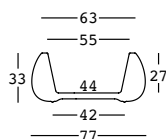

t ball

design Alberto Brogliato

STRUTTURA/STRUCTURE

CAPACITY:

Lt. 51

GROSS WEIGHT:

kg 9,5

ACCESSORIES:

Z3

t ball light

design Alberto Brogiato

STRUTTURA/STRUCTURE

GROSS WEIGHT:

kg 12,4

DETAILS:

Completo di piano in polietilene/
With polyethylene top

t ball top

PIANO/TOP

PE - Polietilene/*Polyethylene*
colore base/basic colour

DIMENSIONS:

GROSS WEIGHT:

A4261

.....

Cm 63x2,5 h