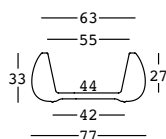

t ball

design Alberto Brogliato

STRUTTURA/STRUCTURE

CAPACITY:

Lt. 51

GROSS WEIGHT:

kg 9,5

ACCESSORIES:

t ball top

PIANO/TOP

PE - Polietilene/*Polyethylene*
colore base/basic colour

DIMENSIONS:

GROSS WEIGHT:

A4261

.....

Cm 63x2,5 h