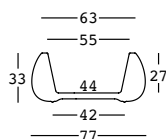

t ball

design Alberto Brogliato

STRUTTURA/STRUCTURE

CAPACITY:

Lt. 51

GROSS WEIGHT:

kg 9,5

ACCESSORIES:

t ball top

PIANO/TOP

PE - Polietilene/*Polyethylene*
colore base/basic colour

DIMENSIONS:

GROSS WEIGHT:

A4261

Cm 63x2,5 h

Kg 4,4