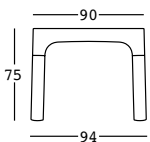

simple table

design JoeVelluto (JVLT) +
Eddy Antonello

STRUTTURA/STRUCTURE

PE - Polietilene/Polyethylene
colore base/basic colour

6255

GAMBE EXTRA/EXTRA LEGS

PE - Polietilene/Polyethylene
colore base/basic colour

6258

GROSS WEIGHT:

6255 kg 19
6258 kg 1,2

DETAILS:

Gambe incluse/
Legs included