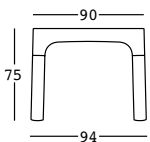

simple table

design JoeVelluto (JVLT) +
Eddy Antonello

STRUTTURA/STRUCTURE

PE - Polietilene/Polyethylene
colore base/basic colour

6255

GAMBE EXTRA/EXTRA LEGS

PE - Polietilene/Polyethylene
colore base/basic colour

6258

GROSS WEIGHT:

6255 kg 19

6258 kg 1,2

DETAILS:

Gambe incluse/
Legs included