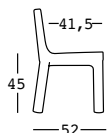

simple chair

design JoeVelluto (JVLT) +
Eddy Antonello

STRUTTURA/STRUCTURE

PE - Polietilene/Polyethylene
colore base/basic colour

6257

GROSS WEIGHT:

kg 9,8

ACCESSORIES: