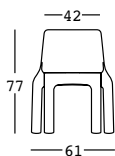

simple chair

design JoeVelluto (JVLT) +
Eddy Antonello

STRUTTURA/STRUCTURE

PE - Polietilene/Polyethylene
colore base/basic colour

6257

GROSS WEIGHT:

kg 9,8

ACCESSORIES: