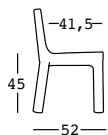

simple chair

design JoeVelluto (JVLT) +
Eddy Antonello

STRUTTURA/STRUCTURE

PE - Polietilene/Polyethylene
colore base/basic colour

6257

GROSS WEIGHT:

kg 9,8

ACCESSORIES: