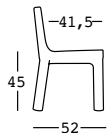

simple chair

design JoeVelluto (JVLT) +
Eddy Antonello

STRUTTURA/STRUCTURE

PE - Polietilene/Polyethylene
colore base/basic colour

6257

GROSS WEIGHT:

kg 9,8

ACCESSORIES: