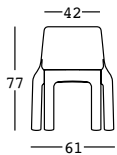

simple chair

design JoeVelluto (JVLT) +
Eddy Antonello

STRUTTURA/STRUCTURE

PE - Polietilene/Polyethylene
colore base/basic colour

6257

GROSS WEIGHT:

kg 9,8

ACCESSORIES: