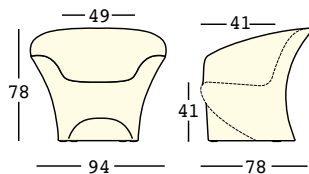

Kit sabbia essiccata/
Dried sand kit

ohla armchair light

design Alberto Brogliato

STRUTTURA/STRUCTURE

PE - Polietilene/Polyethylene
colore base/basic colour

8238

KIT LUCE/LIGHT KIT

GROSS WEIGHT: