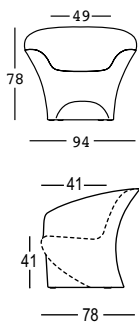

ohla armchair

design Alberto Brogliato

STRUTTURA/STRUCTURE

PE - Polietilene/Polyethylene
colore base/basic colour

6238

C2 L4 M9 N2

N4 69 87

PE - Polietilene/Polyethylene
laccati/lacquered

6538

D7 03 07

GROSS WEIGHT:

6238 kg 21
6538 kg 22,5

ACCESSORIES:

A4668

Kit fissaggio a terra
Plust set 2 (**Necessita**
di 2 kit)/Ground fixing
kit Plust set 2 (**Needs**
2 kit)

A4601

Kit sabbia essiccata/
Dried sand kit

ohla armchair light

design Alberto Brogliato

STRUTTURA/STRUCTURE

PE - Polietilene/Polyethylene
colore base/basic colour

8238

KIT LUCE/LIGHT KIT

GROSS WEIGHT: