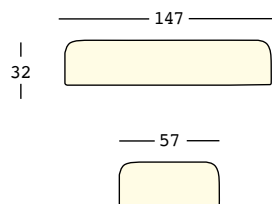

PE - Polietilene/Polyethylene
colore base/basic colour

8312

KIT LUCE/LIGHT KIT

- **A4182** kit luce LED per esterni/outdoor LED light kit
- **A4688** kit luce LED naturale per esterni outdoor natural LED light kit
- **A4722** kit luce LED RGB per esterni con telecomando outdoor RGB LED light kit w/remote control
- **A4724** kit luce LED RGB per esterni Outdoor RGB LED light kit
- **A4307** kit luce LED RGB per interni/esterni con telec. Indoor/outdoor RGB LED light kit w/remote control
- **A4447** kit luce LED RGB per interni/esterni senza trasformatore con telec./Indoor/outdoor RGB LED light kit without transformer w/remote control

PIEDI/FEET

PE - Polietilene/Polyethylene
colore base/basic colour

A4651

A4727

GROSS WEIGHT:

8312 kg 23,7

A4651 kg 1,3

A4727 kg 0,7

DETAILS:

Da 1 a 2 Kit Luce/
1 to 2 Light Kit