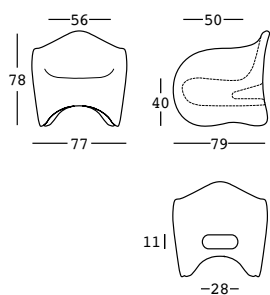

goen

design Setsu & Shinobu Ito

STRUTTURA/STRUCTURE

PE - Polietilene/Polyethylene
colore base/basic colour

6239

GROSS WEIGHT:

kg 18,8

ACCESSORIES: