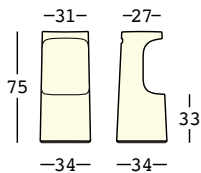

fura stool

design Form Us With Love

STRUTTURA/STRUCTURE

PE - Polietilene/Polyethylene
colore base/basic colour

6294

GROSS WEIGHT:

kg 6,1

ACCESSORIES:

A4461

Sistema di fissaggio a terra/
Fixing kit system

A4601

Kit sabbia essiccata/
Dried sand kit

fura stool light

design Form Us With Love

STRUTTURA/STRUCTURE

PE - Polietilene/Polyethylene
colore base/basic colour